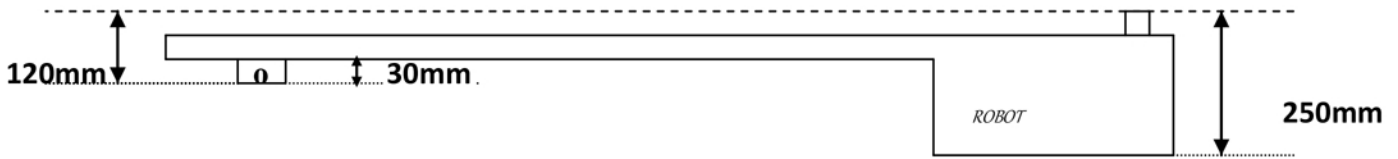

HEADROOM REQUIRED : COMMERCIAL GARAGE DOOR OPENER MODEL GD-03H

DIMENSIONS : COMMERCIAL GARAGE DOOR OPENER MODEL GD-03H